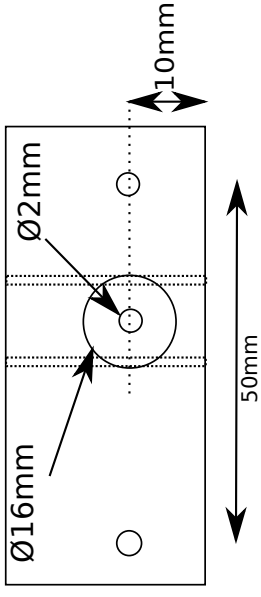

# Bottom

# Full metal cold end (J Head, 1.75mm)

ReprapWorld.com  
info@reprapworld.com

Version 1.1  
Date 11/12/2014  
Author Bart Meijer