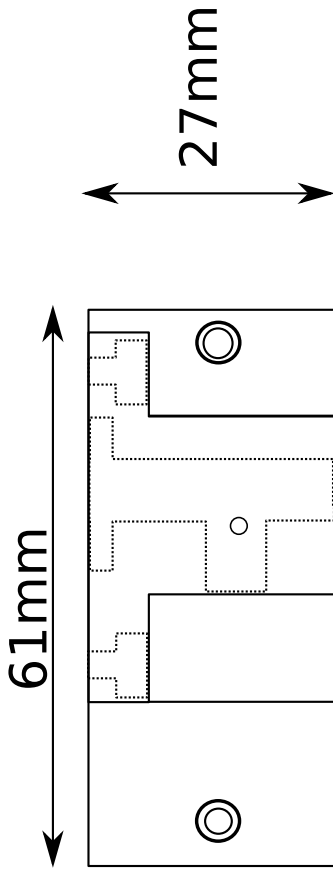

# Bottom

# Front

# Full metal cold end (J Head, 1.75mm)

ReprapWorld.com  
info@reprapworld.com

Version 1.1  
Date 11/12/2014  
Author Bart Meijer