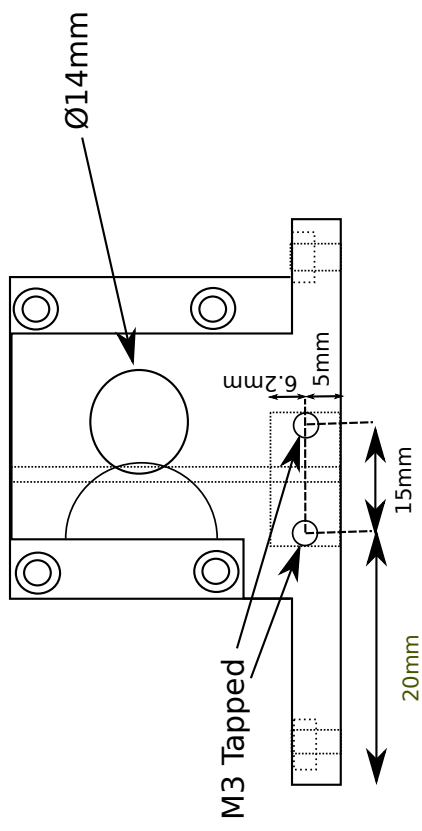

Bottom

Front

Top

Full metal cold end (J Head, 1.75mm)

ReprapWorld.com
info@reprapworld.com

Version 1.1
Date 11/12/2014
Author Bart Meijer