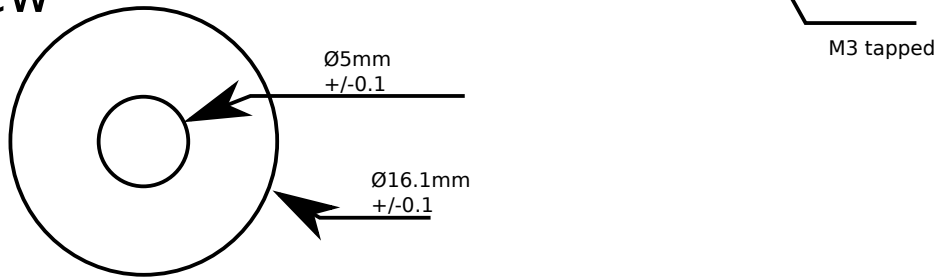

20 Teeth

Side view

Top view

Pulley GT2

ReprapWorld.com
info@reprapworld.com

Version	1.0
Date	19/11/2015
Author	Bart Meijer