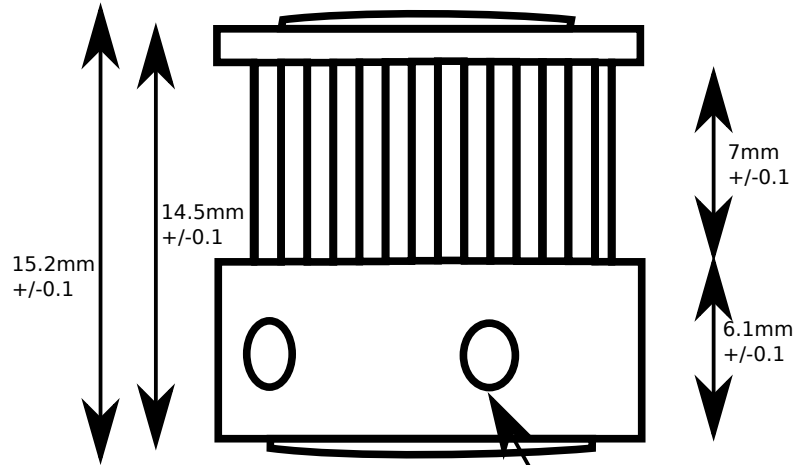

20 Teeth

Side view

Top view

Pulley GT2

ReprapWorld.com
info@reprapworld.com

Version	1.0
Date	19/11/2015
Author	Bart Meijer